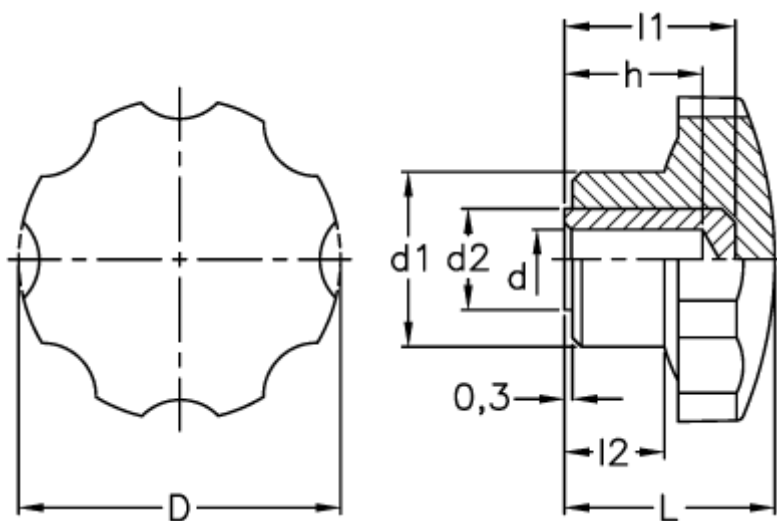

Data Sheet

Article number: 2302073101

Description: E+G Lobe knob
VH.153/35 B-6

Measures

D = 35

d1 = 19

d2 = 12

d H9 = 6

h = 14

L = 22

l1 = 17

l2 = 10